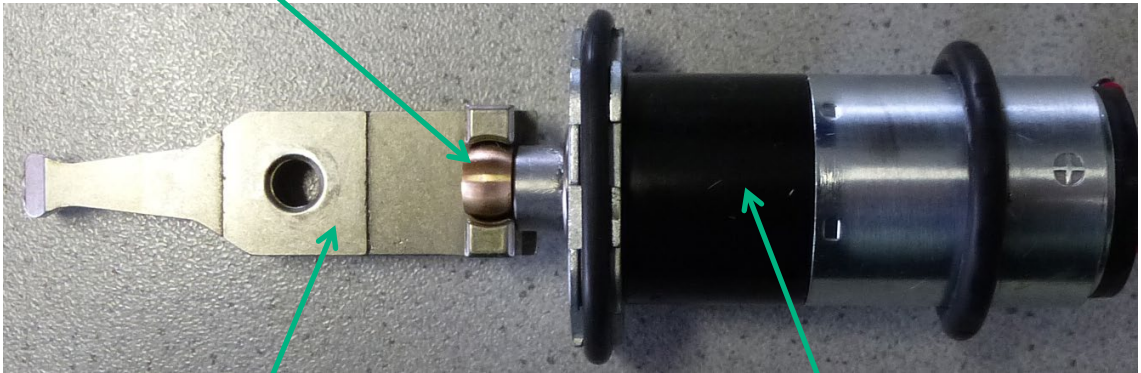

GT210802 UPPER CASE

GT210820 LOWER CASE WITH  
BOULLON

TA012134 WASHER DIN 988  
5,0 X 10,0 X 0,2

GT200809 SEAL FOAM

GT200874 LOCKING WASHER

spare part list: GT216 Libra

GT300305 CALOTTE

GT200315 LEVER

GT200890 ENGINE PACKED

GT200850 PCB

TA013521 RING O 23X3,6

TA013522 RING O 30X2,65

TA012334 PRESSURE SPRING

spare part list: GT216 Libra

TA012170 MAINS CABLE  
EUROPEAN

GT604 OILER PACKED