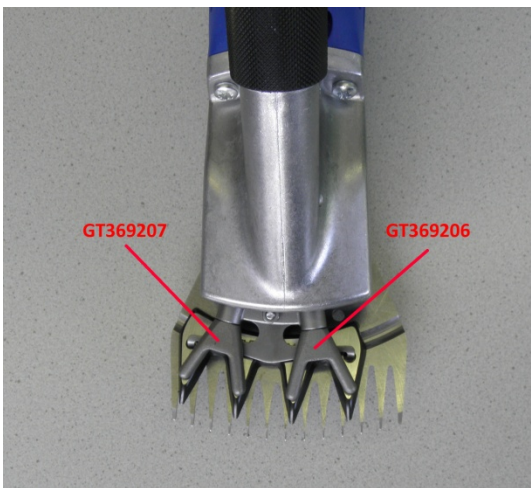

spare part list: GT494 Econom II for sheep

GT074040 BALL BEARING

GT369208 SPRING

GT369202 HOUSING COVER

GT369205 ROCKING LEVER

GT369206 + GT369207  
CLAMPING CLAW, LEFT +  
RIGHT

spare part list: GT494 Econom II for sheep

GT369209 PRESSURE ROD

GT369213 ECCENTRIC SHAFT

GT369814 REPAIR SET BEVEL  
GEAR ECCENTRIC BEARING

GT369312 SPUR GEAR WITH  
SHAFT

GT369801 HOUSING BOTTOM  
SECTION

GT374208 CARBON BRUSH

spare part list: GT494 Econom II for sheep