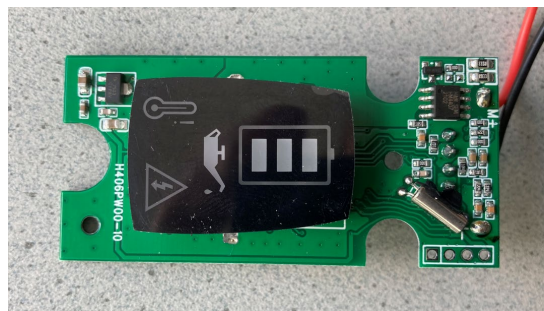

spare part list: GT234-NB/SR – GT236-NB/SR FAVORITA CLI

XT431 battery packed

GT230308 lever

GT640259 switch

TA016208 instruction for use

TA016217 packaging Cli blue

TA016207 packaging Cli red

spare part list: GT234-NB/SR – GT236-NB/SR FAVORITA CLi

GT230890 motor complete packed

GT230850 PCB

GT230803-NB design element blue

GT230803-SR design element red

GT230802 upper housing

GT230801 lower housing

spare part list: GT234-NB/SR – GT236-NB/SR FAVORITA CLi