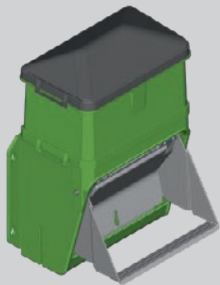

B.3 4x
B.4 4x

22

23

Mobile Coop – Smartcoop Add-Ons (not included in the scope of delivery)

More informations on – www.kerbl-smartcoop.com

70660

70600

70650